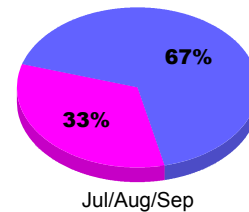

Gender Comparison 2012-2013

Jul/Aug/Sep

Legend: Male (Blue), Female (Magenta)